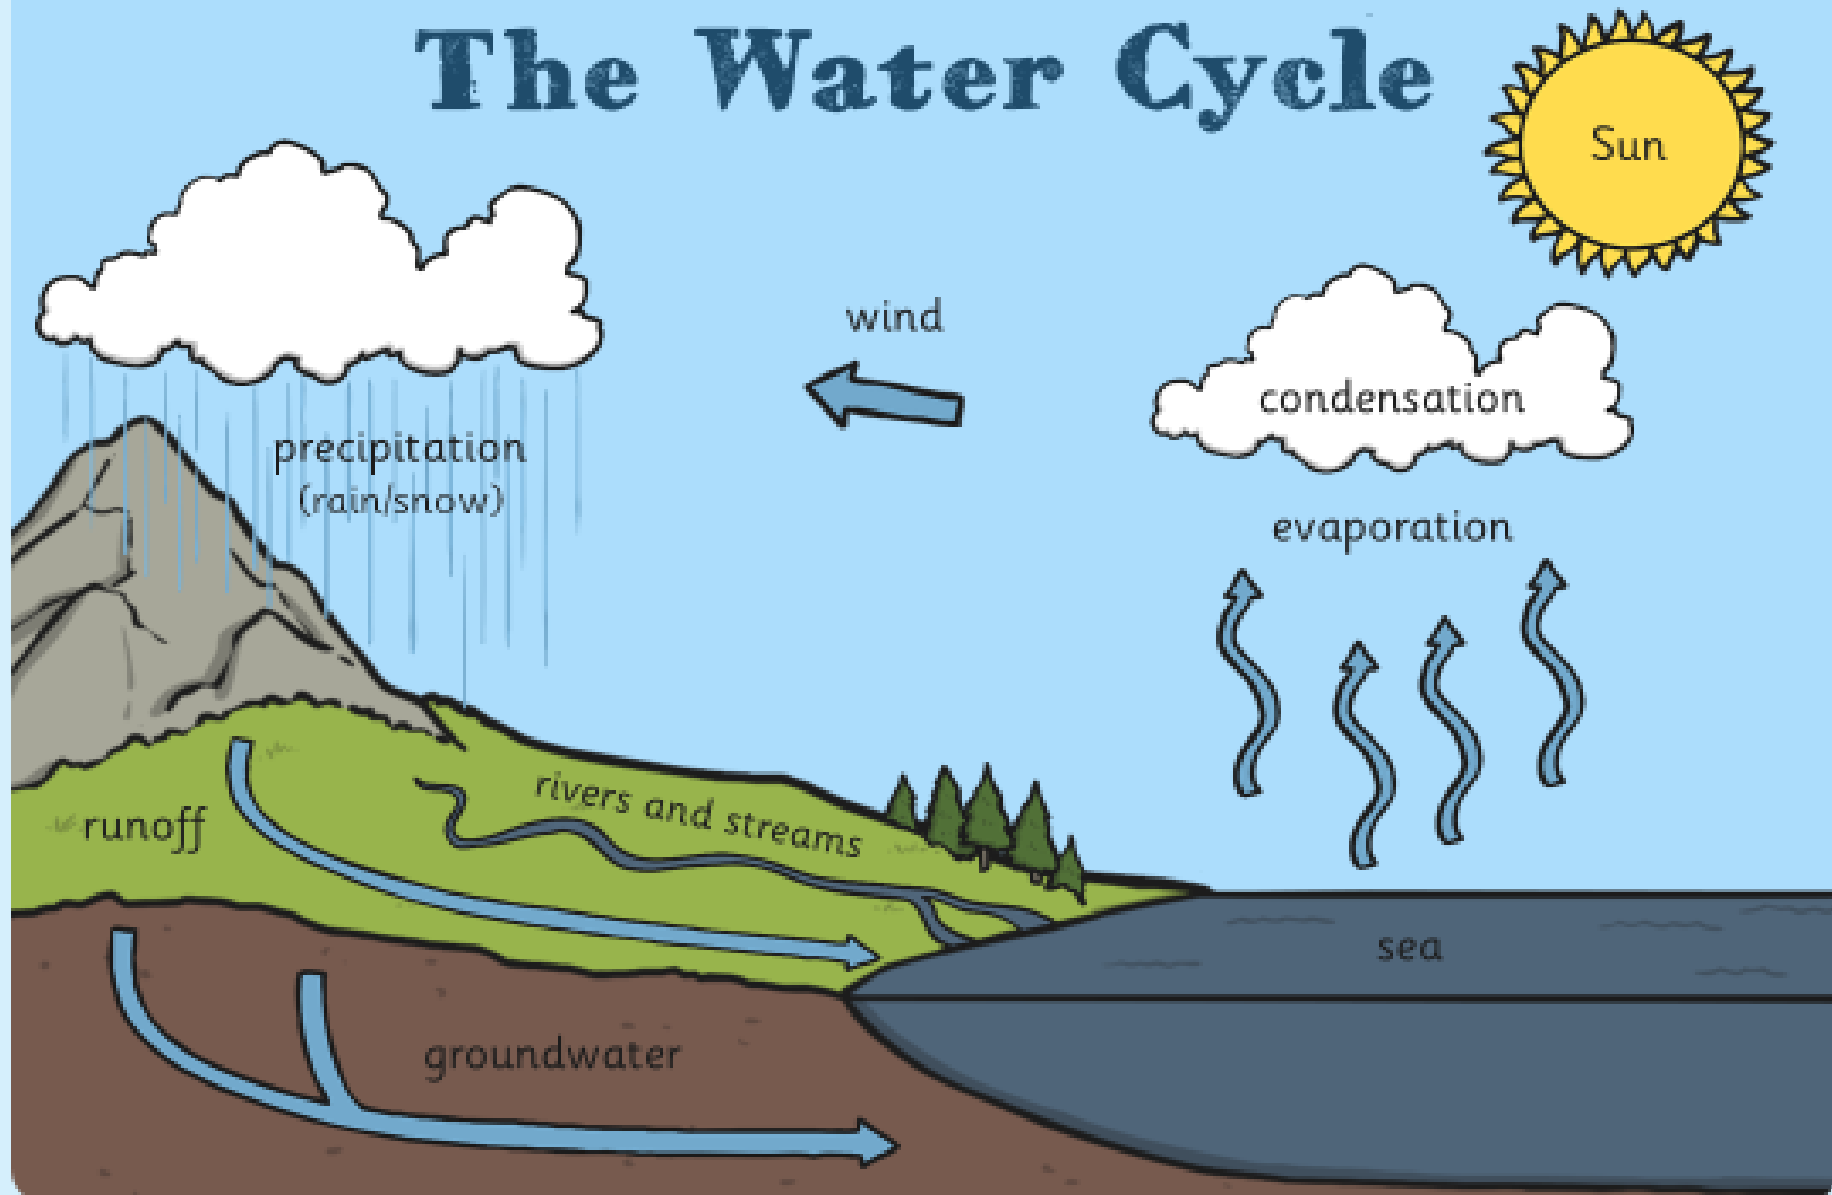

A colorful illustration of a landscape. In the top right corner, a bright yellow sun with rays is partially visible. Below it is a small white cloud. On the left, a large grey mountain range is shown with rain falling from a grey cloud above it. The rain falls onto a green hillside. A blue river flows from the base of the mountain down to a larger blue body of water on the right. A small cluster of green trees is on the right bank of the river. The sky is a light blue color.

The Water Cycle

Raindrops

Imagine you are one of these droplets.

You've fallen 2km to the ground, falling at speeds of up to 40mph!

Where do you land?

What do you see?

What happens next?

The Water Cycle

Let's Go Around Again

It's a cycle – the same water keeps going around and around and around...

Who has been sharing your drink?